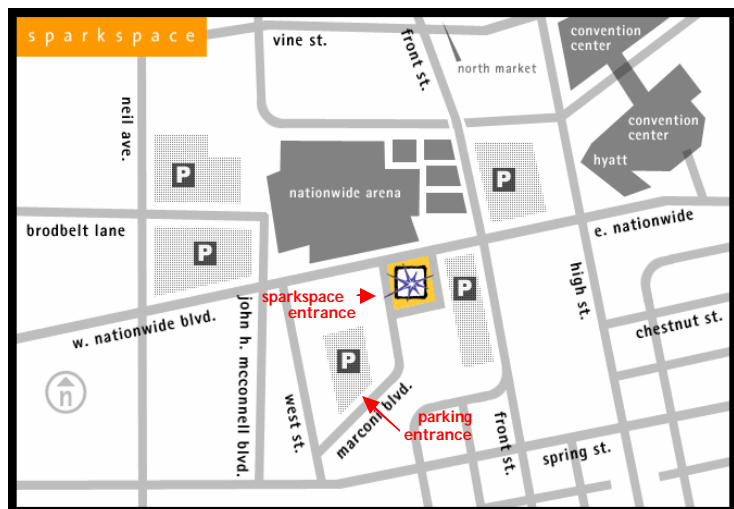

sparkspace™

address

300 Marconi Boulevard
Suite 206
Columbus, OH 43215

phone

(614) 224-SPARK! (7727)

where to park

Please park in the **Marconi Garage** (also called **Arena Grand** parking) on Marconi Boulevard, one block south of W. Nationwide Boulevard. You will see a large neon sign directing you into the garage entrance that is on the right side of the road.

getting to sparkspace from the garage

Once you have parked, use the **EAST** elevator in the garage and exit through the **EAST** exit on **LEVEL 2**. This exit also says "Access to 155 Nationwide." *This is directly opposite of the exit that leads to the Arena Grand Theater.* Follow the walkway to the left and then walk to the street. Once there, you will see our building entrance (pictured below) across the street from BD's Mongolian BBQ restaurant.

Once inside Marconi Square, take the short stairs to your left and follow the red neon to the elevator. Take the elevator to the 2nd floor. Sparkspace is in suite 206 (to your left as you exit the elevator).